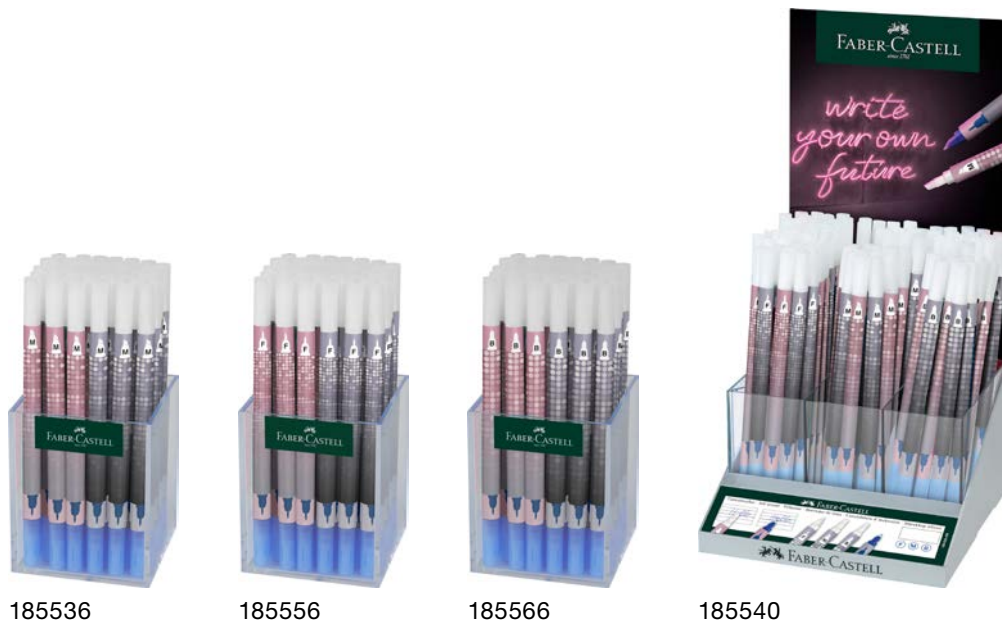

write your own future

Ink eraser

Ref. No.	Article	min. order quantity
185530		
185530		
185550		
185560		
185560		
185550		
185530	Ink eraser, chisel tip M, dapple gray and rose shadows assorted	12
185550	Ink eraser, tip F, dapple gray and rose shadows assorted	12
185560	Ink eraser, round tip B, dapple gray and rose shadows assorted	12

- > A must-have for every pencil case
- > Ideal for erasing royal blue ink
- > Line widths M, F or B
- > Easy correction with fine blue felt tip
- > Barrel colours rose shadows and dapple gray

Ref. No.	Article	Dimensions w x h x d mm
185536 400540 1855361	Ink eraser, chisel tip M, one-cup display of 45	80 x 175 x 80
185540 400540 1855408	Ink eraser, permanent PoS display, 40 of each correction nib F, B and M	160 x 330 x 180
185556 400540 1855569	Ink eraser, tip F, one-cup display of 45	80 x 175 x 80
185566 400540 1855668	Ink eraser, round tip B, one-cup display of 45	80 x 175 x 80