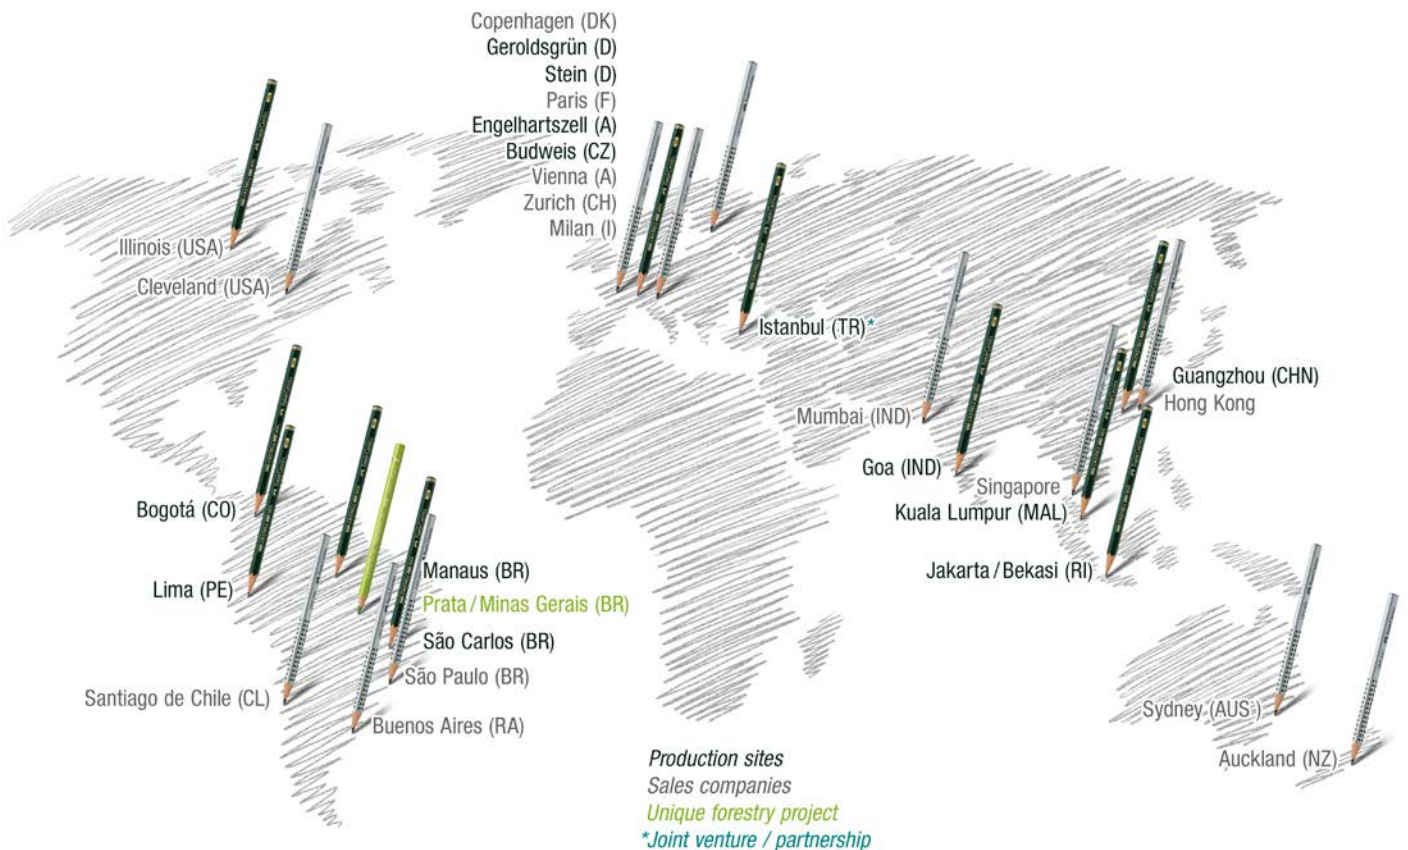

FABER-CASTELL

since 1761

General Catalogue
2024/25

Facts & figures

Founded
1761 (oldest company in the industry)

Branches
Production facilities in 10 countries
Sales companies in 22 countries

Production of wood-cased pencils
2.3 billion graphite and colour pencils a year

Marketing
In more than 120 countries

Employees
6,500 worldwide
1,000 in Germany

Range
Premium products for writing, drawing and creative design as well as cosmetic pencils (OEM)

Family company
Owned by the same family for nine generations