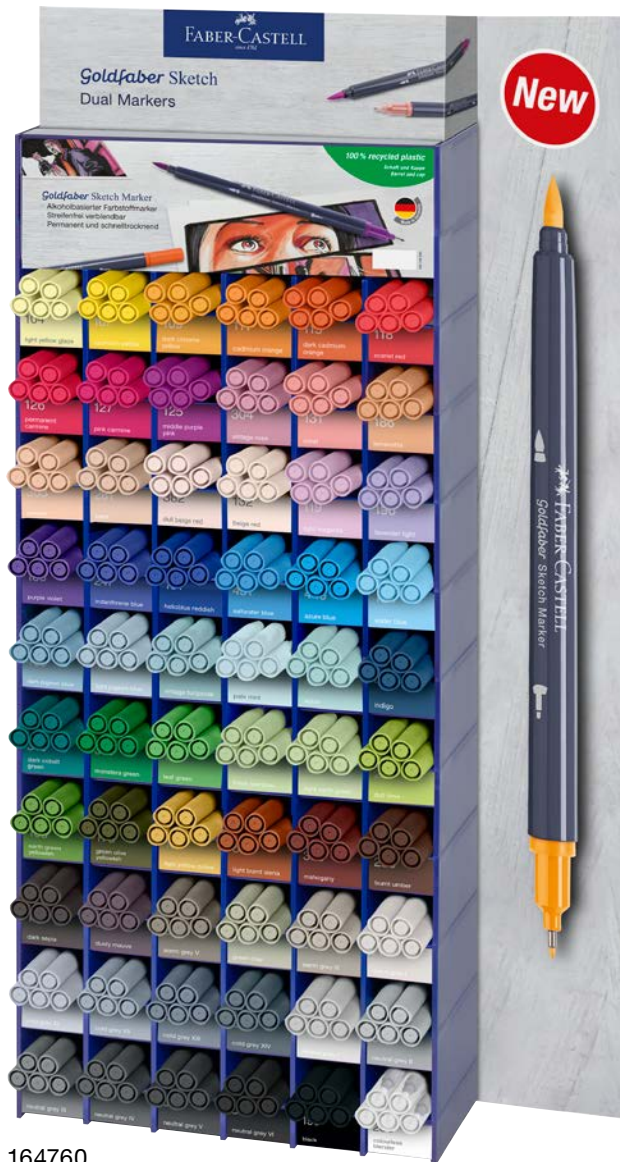

Goldfaber Sketch Marker

164760

- › Alcohol-based marker with two nibs
- › Ink dries quickly
- › Depth and shadows due to repeated colour application layering
- › Water-resistant and smudgeproof
- › Caps and barrel are made of 100% recycled material and may show colour variations due to production
- › Soft, flexible brush nib for areas and variable line widths and metal-encased fineliner tip (0.6) for contours and details
- › [See colour chart page 133](#)

New