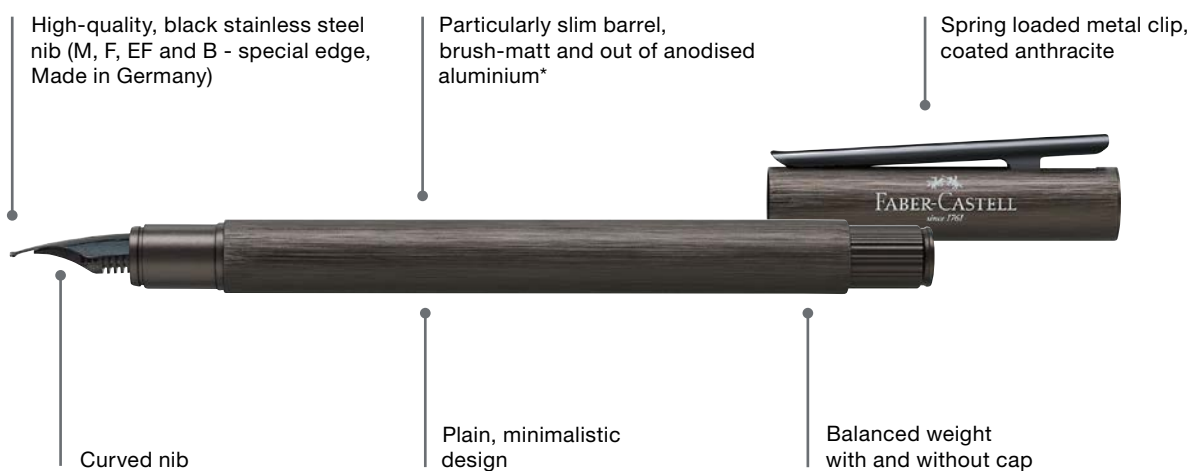

* Anodising means that the aluminium is treated to form a protective outer layer of oxide. This protective layer gives the NEO Slim Aluminium its special colour and makes it even more robust.