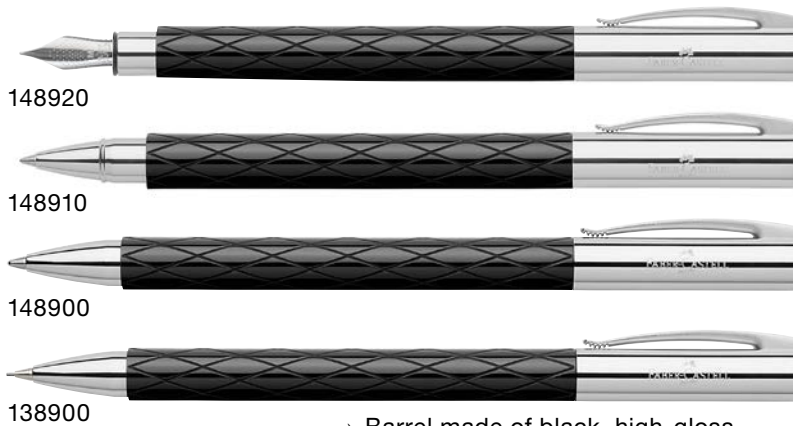

Ambition Rhombus

- › Barrel made of black, high-gloss precious resin, cushion design with elaborate guilloche engraving
- › End cap and tip and spring-loaded clip made of chrome-plated polished metal
- › Fountain pen: High-quality stainless steel nib in width (M, F, EF, B), equipped with a cartridge/converter system, fitted with a converter
- › Rollerball: fitted with a black refill with ceramic tip, fast-drying, also usable with a fineliner refill
- › Twist ballpoint pen: fitted with a black large-capacity refill, line width B
- › Twist Pencil: Replaceable eraser under the end cap, break-resistant 0.7 mm lead

Ref. No.	Article	min. order quantity
138900 400540 1389002	Ambition Rhombus twist pencil, 0.7 mm, barrel colour black	1
148900 400540 1489009	Ambition Rhombus twist ballpoint pen, large-capacity refill B black, barrel colour black	1
148910 400540 1489108	Ambition Rhombus rollerball, ceramic refill, barrel colour black	1
148920 400540 1489207	Ambition Rhombus fountain pen, nib width M, barrel colour black	1
148921 400540 1489214	Ambition Rhombus fountain pen, nib width F, barrel colour black	1
148922 400540 1489221	Ambition Rhombus fountain pen, nib width EF, barrel colour black	1
148923 400540 1489238	Ambition Rhombus fountain pen, nib width B, barrel colour black	1