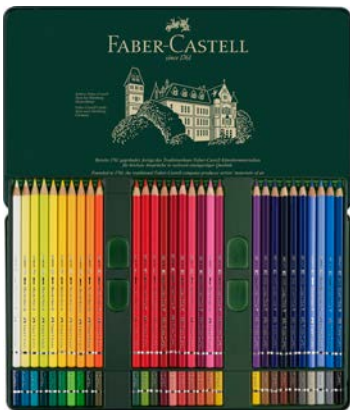

Albrecht Dürer artists' watercolour pencil

117560