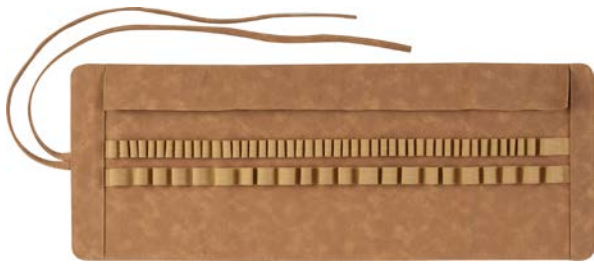

Art & Graphic pencil roll

180010

Ref. No.	Article	min. order quantity
180010	Art & Graphic pencil roll,	1
400540	empty	
1800101		

- › The ideal companion for on the move
- › Premium quality pencil roll
- › Space for up to 45 individual pieces
- › Suitable for standard and jumbo pencils as well as markers
- › Material: PU leather