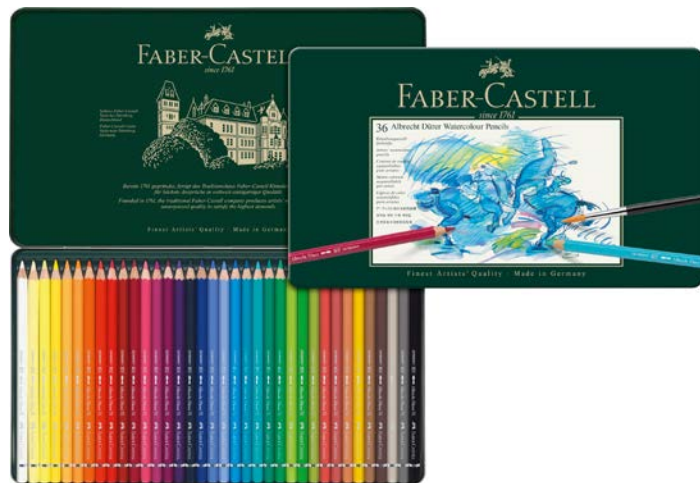

Albrecht Dürer artists' watercolour pencil

117...

Ref. No.	Article	min. order quantity
117...	Albrecht Dürer artists' watercolour pencil, individual colours see colour chart page 59	6
117512 400540 1175124	Albrecht Dürer artists' watercolour pencil, tin of 12	3
117524 400540 1175247	Albrecht Dürer artists' watercolour pencil, tin of 24	2
117536 400540 1175360	Albrecht Dürer artists' watercolour pencil, tin of 36	1

- › High-quality acid-free pigments in bright colours, unsurpassed light-fastness
- › Soft, vibrant colour laydown
- › Fully water soluble lead
- › Thick 3.8 mm lead
- › High break resistance due to secural bonding process (SV)
- › [See colour chart page 64](#)

117536