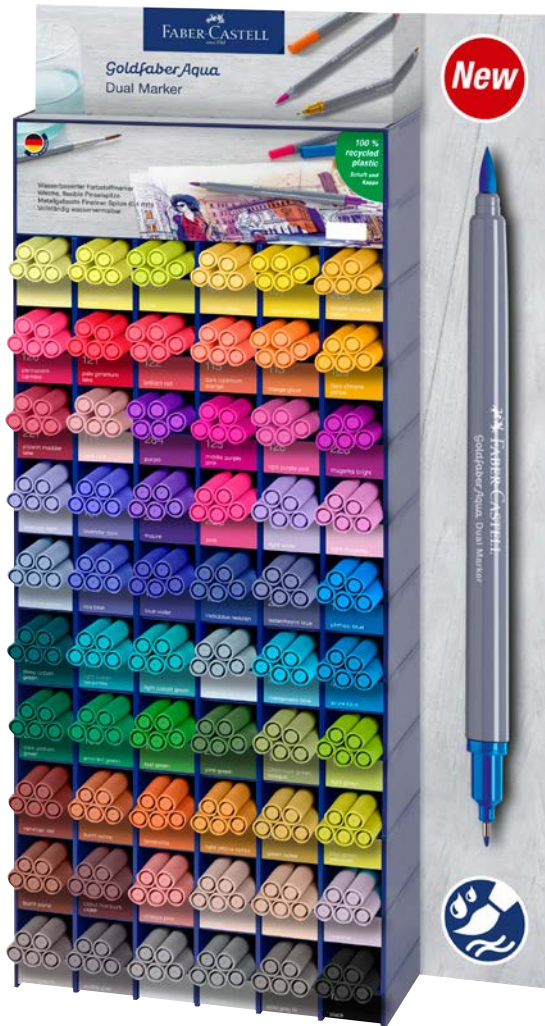

Goldfaber Aqua Dual Marker

164660

- › Water-based dye marker with two nibs
- › Soft, flexible brush tip for artistic work and metal-encased fineliner tip for contours and details
- › Line width fineliner tip 0.6 mm
- › Fully water soluble
- › Streak-free
- › Does not bleed through the paper
- › Odourless, acid-free, pH neutral
- › Caps and barrel are made of 100% recycled material and may show colour variations due to production