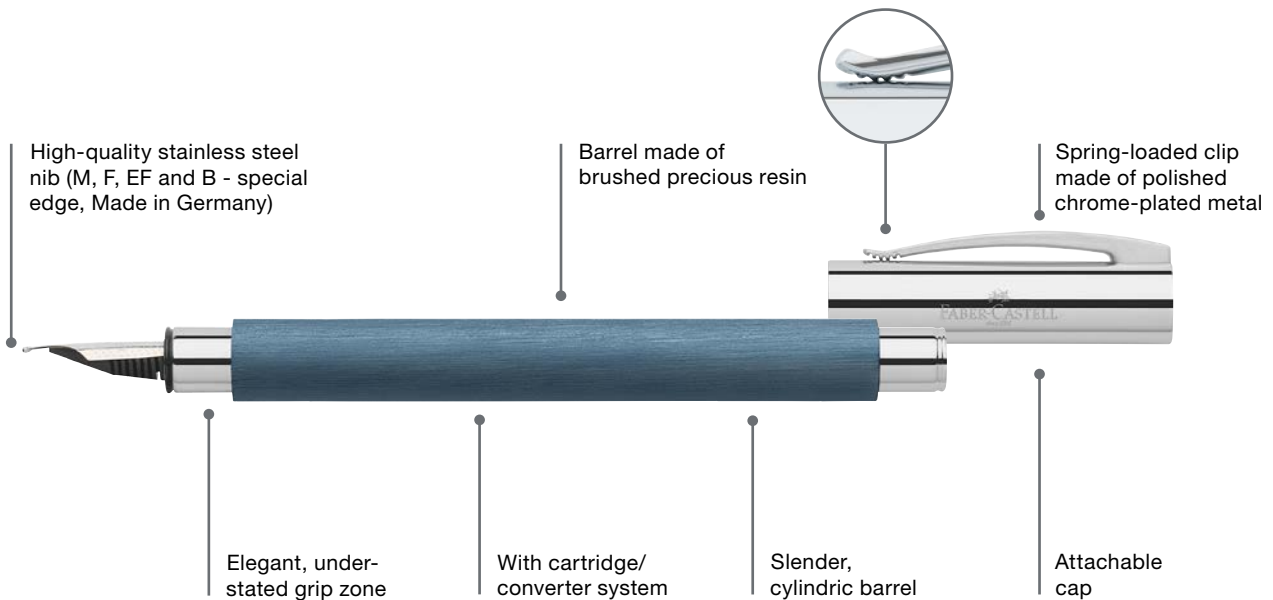

Ambition

Beauty all along the line

- › Timelessly beauty with classic elegance
- › Cap, end part and tip made of chrome-plated polished metal
- › Fountain pen: High quality stainless steel nib (M, F, EF, B), equipped with a cartridge/converter system, fitted with a cartridge
- › Rollerball: black, fast-drying refill with ceramic tip, also usable with Fineliner or FineWriter lead
- › Twist ballpoint pen: black large-capacity refill, line width B
- › Twist pencil: replaceable eraser under the cap, break resistant 0.7 mm polymer lead

*A beginning and an end.
And life in between.
It's finally finished:
my first novel.*

Melena (Writer)