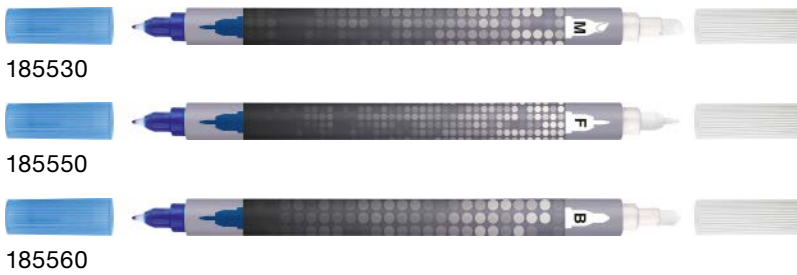

- › School fountain pen for right- and left-handers
- › Sturdy nib with iridium tip
- › Ideal for school and leisure time
- › On blister card with 6 royal blue ink cartridges, erasable

Ink eraser chisel tip M