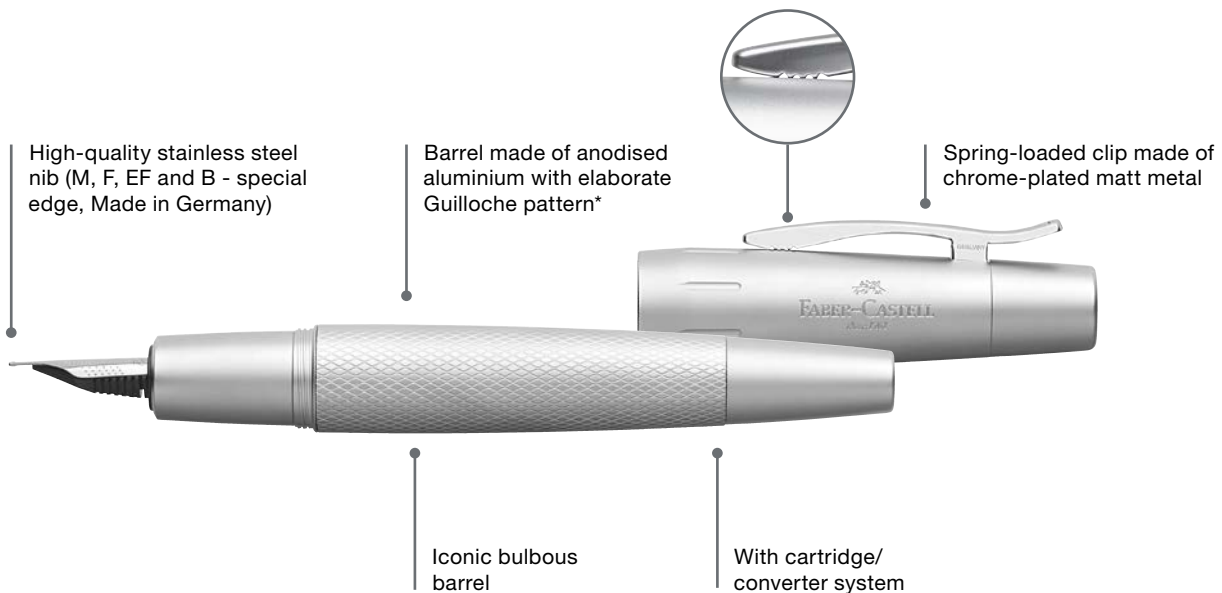

e-motion

Reduced look, dynamic silhouette and excellent writing comfort

- › Barrel made of metal, chrome-plated matt
- › Cap and grip made of chrome-plated black matt metal
- › Spring-loaded clip made of chrome-plated matt metal
- › Fountain pen: High-quality stainless steel nib in width (M, F, EF, B), equipped with a cartridge/ converter system, fitted with a cartridge
- › Rollerball: Fitted with a black refill with ceramic tip, fast-drying, interchangeable refill, also usable with a fineliner refill
- › Twist ballpoint pen: Fitted with a black large-capacity refill, line width B
- › Twist Pencil: Replaceable eraser under the end cap, break-resistant 1.4 mm lead

* Anodizing means that the aluminum is treated so that an oxide layer forms on the surface. This protective layer gives the e-motion its special coloration and makes it more robust.