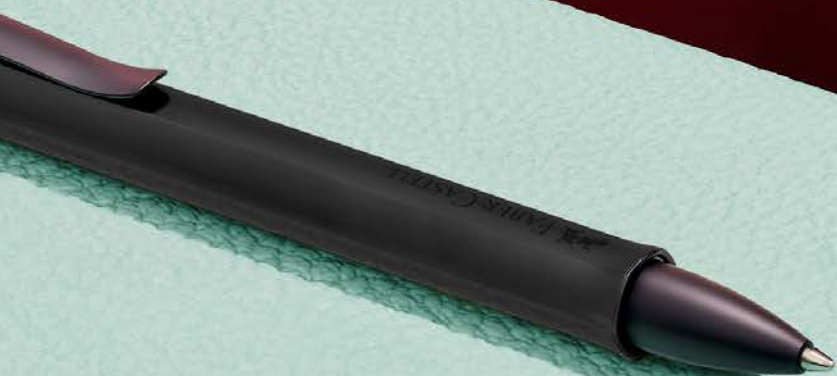

Write, to
create.