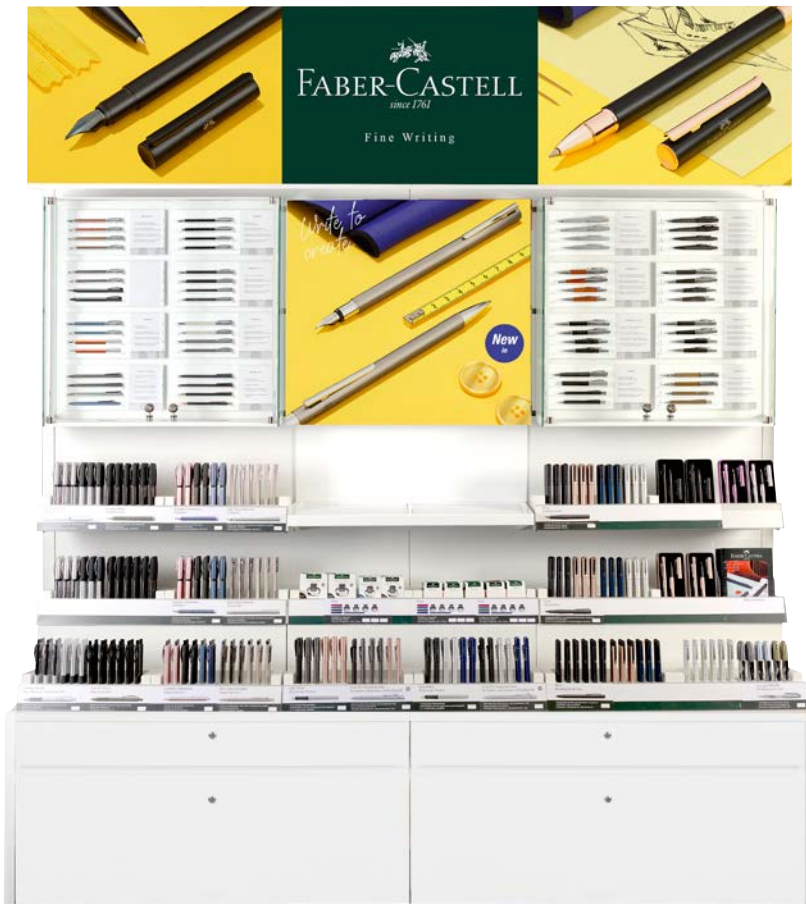

For more information on displays and filling proposals, please contact your sales representative.