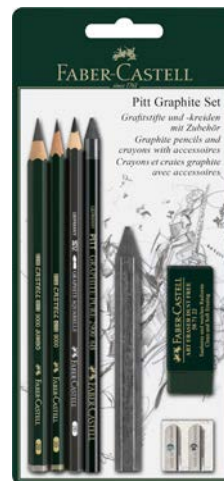

- › Pitt Graphite crayons in supreme artist quality
- › Ideal for sketches, shading and frottage
- › Deep and intense stroke

Pitt Graphite set

112972

112973

112974

112997

Ref. No.	Article	min. order quantity
112972 400540 1129721	Pitt Graphite set, tin of 11	3
112973 400540 1129738	Pitt Graphite set, tin of 19	2
112974 400540 1129745	Pitt Graphite set, tin of 26	1
112997 400540 1129974	Pitt Graphite set, blister card, 7 pieces	10