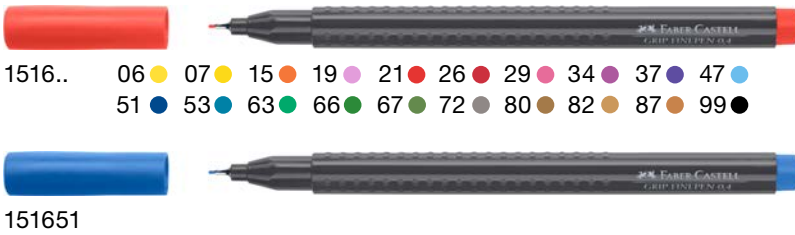

Grip Finepen

write your own future

- › Finepen with ink based on food dyes
- › Long metal-framed tip
- › Line width: 0.4 mm
- › Ideally suitable for drawing with ruler and template
- › With patented grip zone for a secure, non-slip grip
- › Ergonomic triangular shape
- › Brilliant colours
- › Washes out of most fabrics