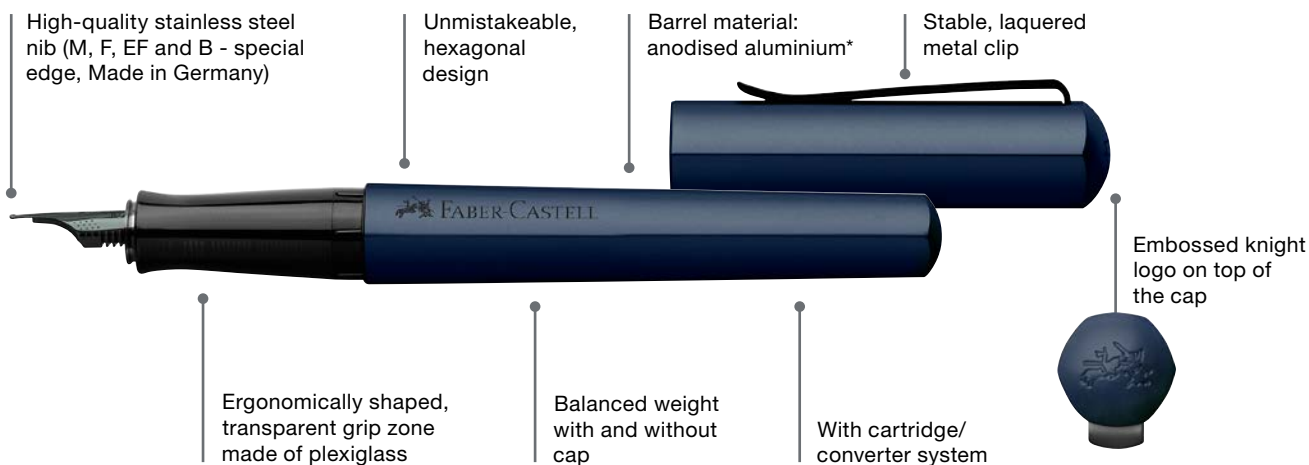

* Anodising means that the aluminium is treated to form a protective outer layer of oxide. This protective layer gives the HEXO its special colour and makes the lightweight even more robust.