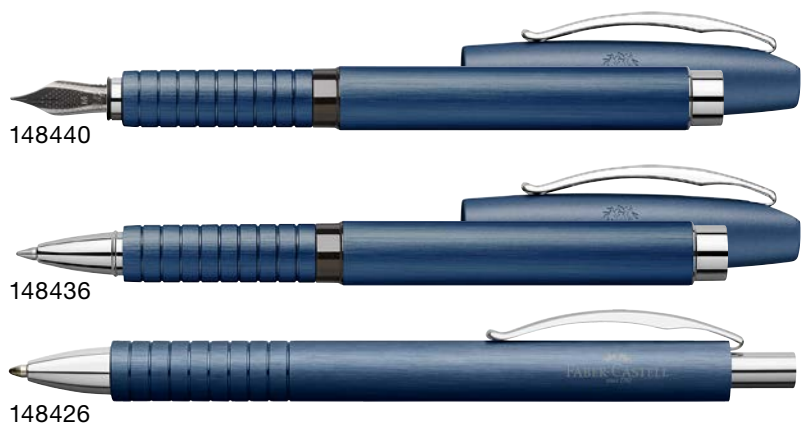

Essentio Aluminium Blue

- › Barrel and ergonomic grip zone made of anodised aluminium
- › Spring-loaded metal clip
- › Fountain pen: High-quality stainless steel nib in width (M, F, EF, B), equipped with a cartridge/converter system, fitted with a cartridge
- › Rollerball: Fitted with a black refill with ceramic tip, fast-drying, interchangeable refill, also usable with a fineliner refill
- › Ballpoint pen: Fitted with a black large-capacity refill, line width B

Ref. No.	Article	min. order quantity
148426 400540 1484264	Essentio Aluminium ballpoint pen, large-capacity refill B black, barrel colour blue	1
148436 400540 1484363	Essentio Aluminium rollerball, ceramic refill black, barrel colour blue	1
148440 400540 1484400	Essentio Aluminium fountain pen, nib width M, barrel colour blue	1
148441 400540 1484417	Essentio Aluminium fountain pen, nib width F, barrel colour blue	1
148442 400540 1484424	Essentio Aluminium fountain pen, nib width EF, barrel colour blue	1
148443 400540 1484431	Essentio Aluminium fountain pen, nib width B, barrel colour blue	1