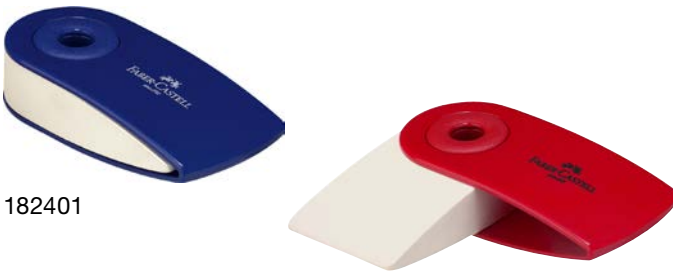

Sleeve eraser

182401

Ref. No.	Article	min. order quantity
182401 955608 9824019	Sleeve eraser, red, blue	12

- › Ergonomically shaped quality eraser for pleasant, soft erasing
- › Attractive dirt-resistant protective sleeve
- › Clean and smudge-free erasing
- › PVC-free
- › Colour: red, blue
- › Cardboard display