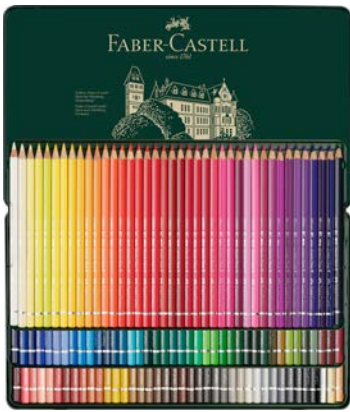

Albrecht Dürer artists' watercolour pencil

117511