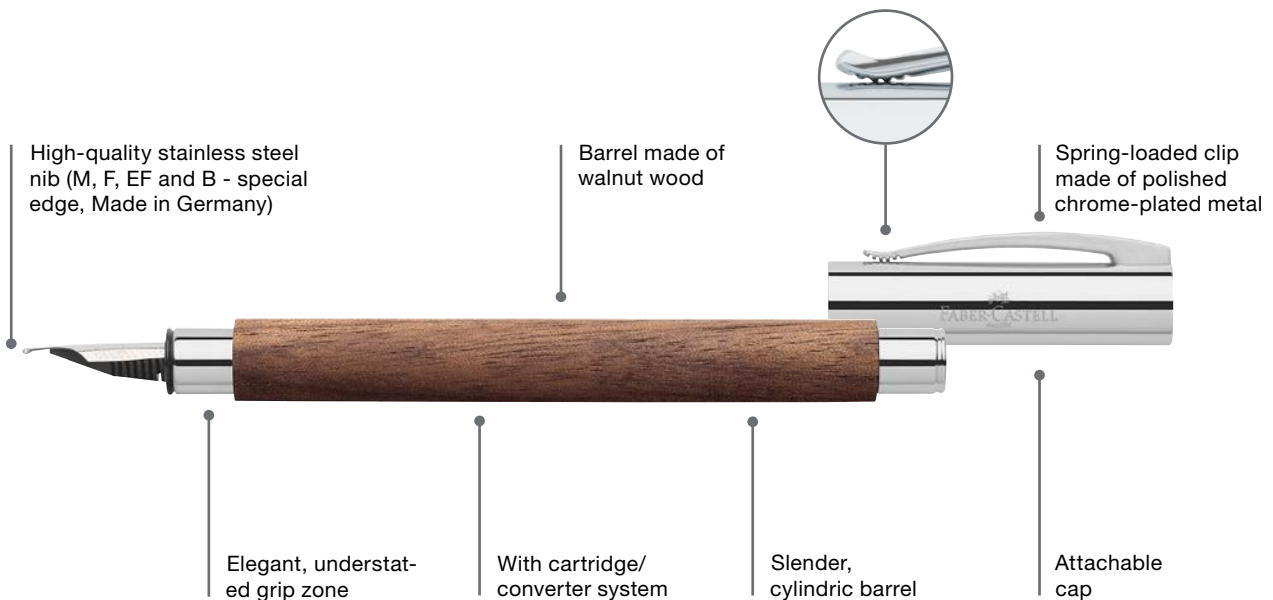

Ambition

Beauty all along the line

- › Timelessly beauty with classic elegance
- › Cap, end part and tip made of chrome-plated polished metal
- › Fountain pen: High quality stainless steel nib (M, F, EF, B), equipped with a cartridge/ converter system, fitted with a cartridge
- › Rollerball: black, fast-drying refill with ceramic tip, also usable with Fineliner or FineWriter lead
- › Twist ballpoint pen: black large-capacity refill, line width B
- › Twist pencil: replaceable eraser under the cap, break resistant 0.7 mm polymer lead

*A beginning and an end.
And life in between.
It's finally finished:
my first novel.*

Melena (Writer)