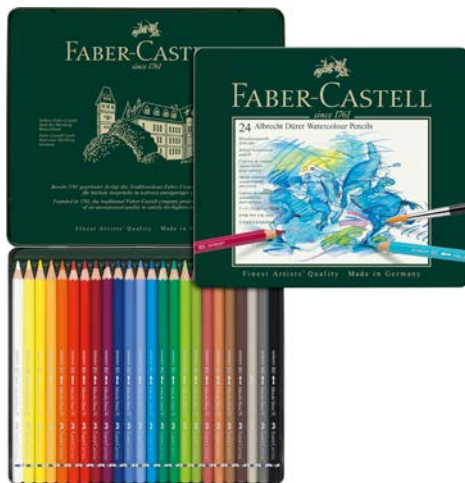

Albrecht Dürer artists' watercolour pencil

117...

Ref. No.	Article	min. order quantity
117...	Albrecht Dürer artists' watercolour pencil, individual colours see colour chart page 59	6
117512 400540 1175124	Albrecht Dürer artists' watercolour pencil, tin of 12	3
117524 400540 1175247	Albrecht Dürer artists' watercolour pencil, tin of 24	2
117536 400540 1175360	Albrecht Dürer artists' watercolour pencil, tin of 36	1

- › High-quality acid-free pigments in bright colours, unsurpassed light-fastness
- › Soft, vibrant colour laydown
- › Fully water soluble lead
- › Thick 3.8 mm lead
- › High break resistance due to secural bonding process (SV)
- › [See colour chart page 64](#)

117524