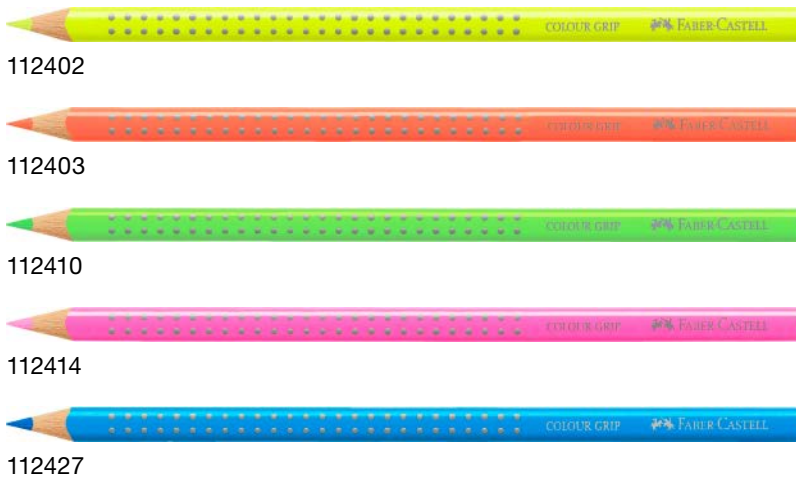

Colour Grip neon colour pencil

Ref. No.	Article	min. order quantity
112402 400540 1124023	Colour Grip colour pencil, yellow neon	12
112403 400540 1124030	Colour Grip colour pencil, orange neon	12
112410 400540 1124108	Colour Grip colour pencil, green neon	12
112414 400540 1124146	Colour Grip colour pencil, pink neon	12
112427 400540 1124276	Colour Grip colour pencil, blue neon	12

- › Colour pencil with patented grip zone for a secure, non-slip grip
- › Ergonomic triangular shape
- › Brilliant colours
- › Soft colour laydown
- › Highest break-resistance due to secural bonding process (SV)
- › Washes out of most fabrics
- › Wood from sustainable forestry
- › Environmentally-friendly water-based varnish
- › Suitable for right- and left-handers
- › With name panel