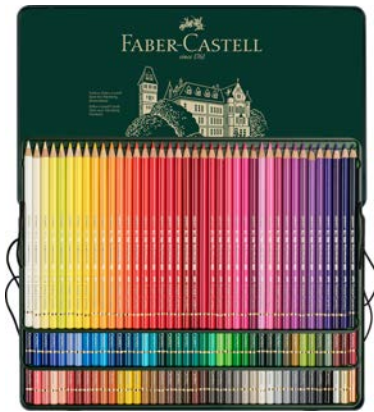

Polychromos artists' colour pencil

110011