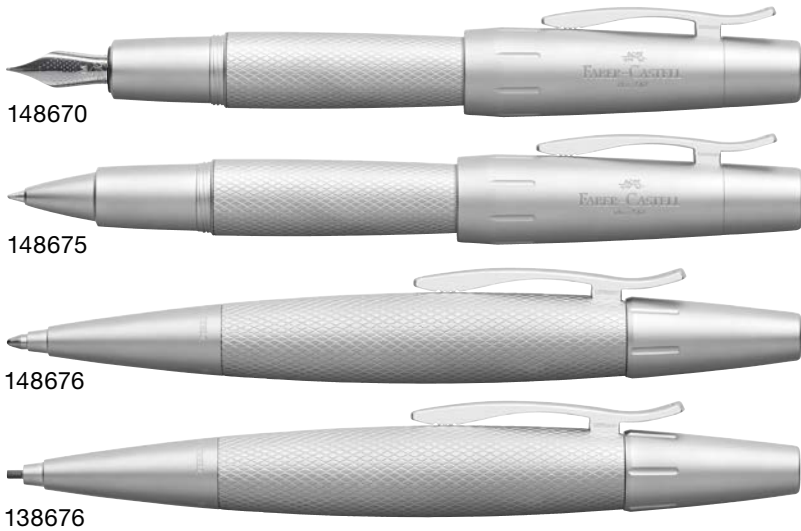

e-motion Pure Silver

Ref. No.	Article	min. order quantity
138676 400540 1386766	e-motion Pure Silver twist pencil, 1.4 mm, barrel colour silver	1
148670 400540 1486701	e-motion Pure Silver fountain pen, nib width M, barrel colour silver	1
148671 400540 1486718	e-motion Pure Silver fountain pen, nib width F, barrel colour silver	1
148672 400540 1486725	e-motion Pure Silver fountain pen, nib width EF, barrel colour silver	1
148673 400540 1486732	e-motion Pure Silver fountain pen, nib width B, barrel colour silver	1
148675 400540 1486756	e-motion Pure Silver rollerball, ceramic refill black, barrel colour silver	1
148676 400540 1486763	e-motion Pure Silver ballpoint pen, large-capacity refill B black, barrel colour silver	1

- › Barrel made of metal, chrome-plated matt
- › Cap and grip made of chrome-plated black matt metal
- › Spring-loaded clip made of chrome-plated matt metal
- › Fountain pen: High-quality stainless steel nib in width (M, F, EF, B), equipped with a cartridge/converter system, fitted with a cartridge
- › Rollerball: Fitted with a black refill with ceramic tip, fast-drying, interchangeable refill, also usable with a fineliner refill
- › Twist ballpoint pen: Fitted with a black large-capacity refill, line width B
- › Twist Pencil: Replaceable eraser under the end cap, break-resistant 1.4 mm lead