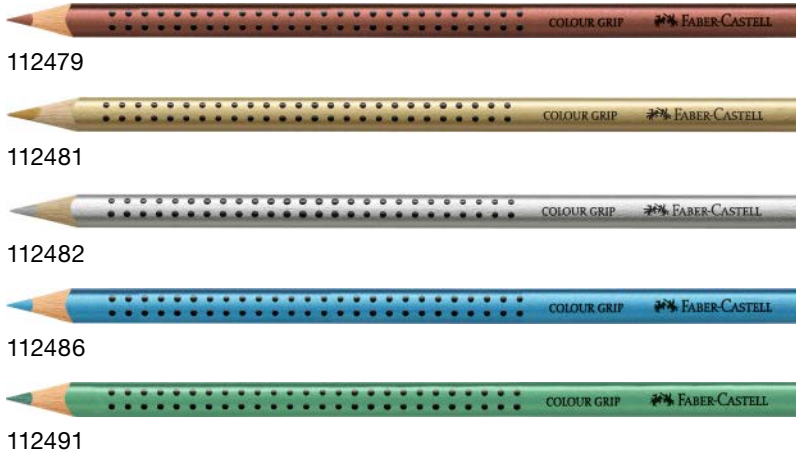

Colour Grip metallic colour pencils

Ref. No.	Article	min. order quantity
112479 400540 1124795	Colour Grip colour pencil, copper	12
112481 400540 1124818	Colour Grip colour pencil, gold	12
112482 400540 1124825	Colour Grip colour pencil, silver	12
112486 400540 1124863	Colour Grip colour pencil, blue metallic	12
112491 400540 1124917	Colour Grip colour pencil, green metallic	12
201569 400540 2015696	Colour Grip colour pencil, cardboard wallet of 12 with special colours neon, metallic, pastel	5