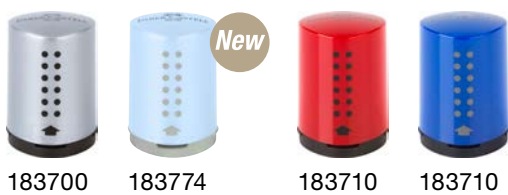

- › Small size perfect for on the move
- › With the classic Grip triangle design
- › With safety screw
- › Equipped with universal sharpener 24°
- › Cover prevents waste falling out
- › Mini cardboard display

Ref. No.	Article	min. order quantity
183700 400540 1837008	Grip mini sharpening box, silver	10
183710 400540 1837107	Grip Mini sharpening box, red, blue, assorted	10
183774 400540 1837749	Grip mini sharpening box, sky blue	10